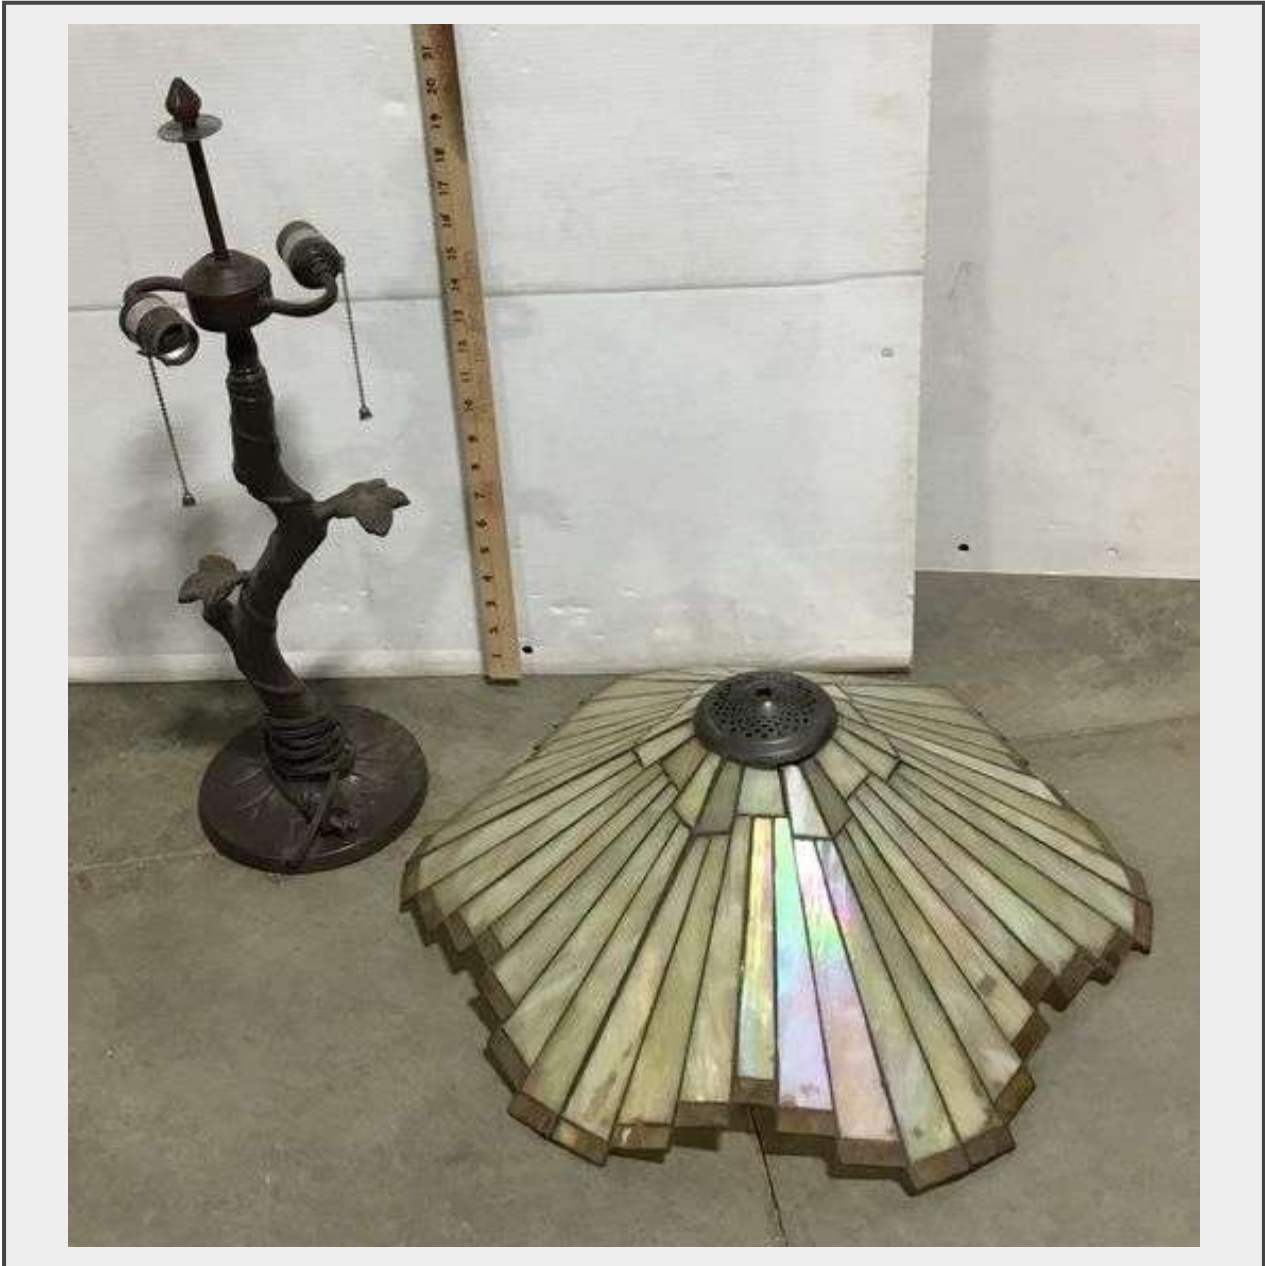

**Sale Name:** Weekly Online Auction: Chevrolet Cityexpress, Ford Explorer, Trailer's, Springtooth Drag, Golf Cart, Carnival Glass, Collectibles and Much More!!

**LOT 403 - Tiffany Style Plastic Deco Lamp Shade With Tree Branch Lamp Post**

**Description**

Has Power When Plugged In - One Socket is Loose

**Quantity:** 1

[https://  
bid.sherwoodauctionservicellc.com/](https://bid.sherwoodauctionservicellc.com/)